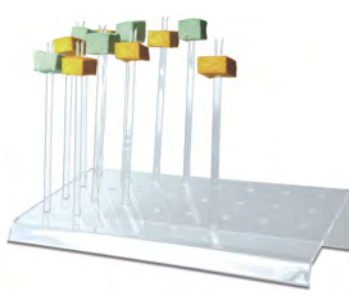

32 Cocktail Stick Stand*
Clear. 15.75" L x 8" w x 3.5" h.
R591-32 $107.20