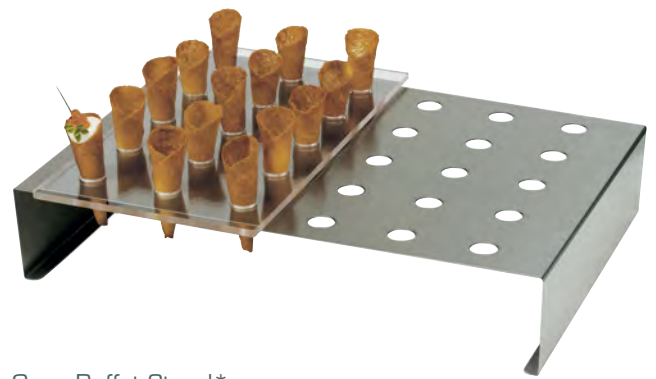

**R505 \$23.70**

\*Cones were created using our Ladylock Form.

**Ladylock Form**

Stainless steel. Small. 3.5" x 1.5" x 0.25".

**B620 \$3.90**

More than 12, **\$3.20** each.

**Cone Buffet Stand\***

Each 18 gauge stainless steel tray holds 30 cones. These brushed-finished stands are excellent for buffet service or for use in production (two 15 hole acrylic serving trays fit on each stand for so that you can lift and serve). 15.88" l x 11.25" w x 3" h. Each hole is 0.75" d.