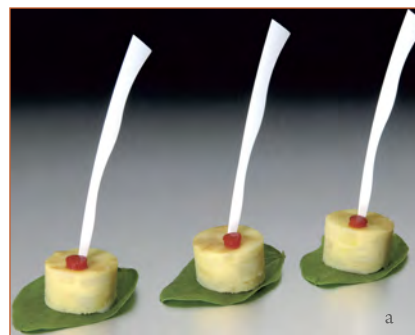

a. **Plastic Picks**
3.5" l. Pk of 425.

Black
R520-B $28.90

White
R520-W $28.90

Black
R521-B $32.20

White
R521-W $32.20