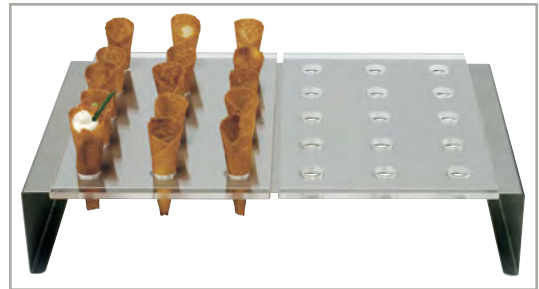

Flute Serving Tray

This practical and attractive lightweight tray is made from food-safe acrylic and holds 12 R489 flutes or any 1.5" d, style cones. Two of these trays will fit atop the R506 (right) buffet stand. 13" l x 7.75" w x 0.63" thick.

R507 $25.80