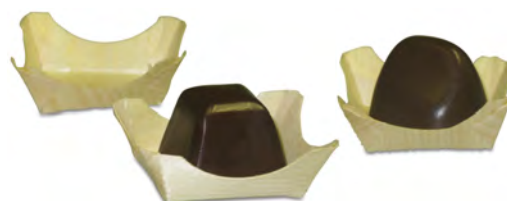

Wood Crest Plate
1.5" x 1.5". Pk of 100.
R681 **$11.60**