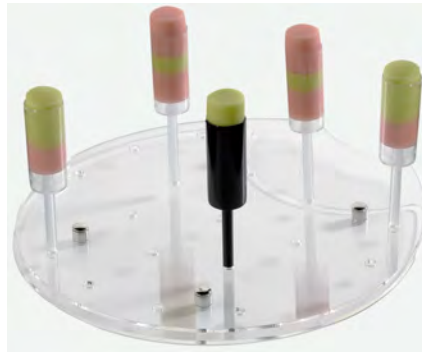

Faux Slate Rectangle Plate  
7" L x 3.5" w. Pk of 100.  
**R739 \$68.90**

Starck Saucer Black\*  
4.5" L x 4.5" w. Pk of 200.  
**R734 \$49.90**

Starck Flute Tray Black\*  
14.75" L x 10.5" w. Pk of 5.  
**R733 B \$23.10**

Starck Clear Flute\*  
5.63" h. 5 oz. Pk of 400.  
**R732 \$134.60**

\*Created by the famous French designer Philippe Starck.

\*Flute works with **R734 & R733-B**. Will not stand alone.

Clear Push Up  
Stick: 2.44" L. Pk of 250.  
**R740 \$67.60**